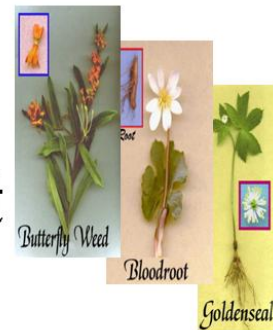

Preble County Historical Society's

PLANT EXCHANGE

Saturday May 15

9:00 am - 12 noon

Give a Plant ~Get a Plant

**Additional plants available
for nominal fees!**

**Join us at 12 noon for a carry-in lunch.
Share your gardening tips, take a hike along
Aukerman Creek, enjoy our beautiful site!**